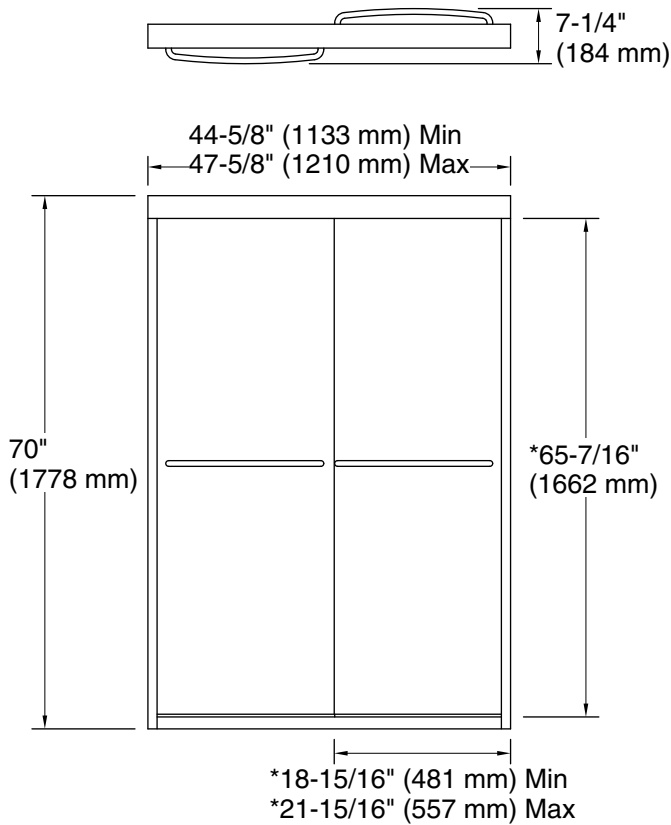

Material

- Tempered glass ensures maximum safety and durability.
- Anodized aluminum prevents rust and corrosion.

Installation

- Fits opening widths 44-5/8" - 47-5/8" (1134 - 1210 mm).
- Out-of-plumb adjustability simplifies installation.
- Door can be installed to open to the left or right to suit your bathroom layout.
- For residential use only.
- Not for use in hospitality.

Available Glass Options

Code	Description
L	Crystal Clear

Technical Information

All product dimensions are nominal.

Installation type:	For shower base installation
Opening Width - Min:	44-5/8" (1133 mm)
Opening Width - Max:	47-5/8" (1210 mm)
Walk-through - Min:	18-15/16" (481 mm)
Walk-through - Max:	21-15/16" (557 mm)
Glass thickness:	1/4" (6 mm)
Glass coating:	CleanCoat®

Notes

Install this product according to the installation instructions.

The vertical opening should be a minimum of 72-1/4" (1835 mm) to allow for installation clearance.