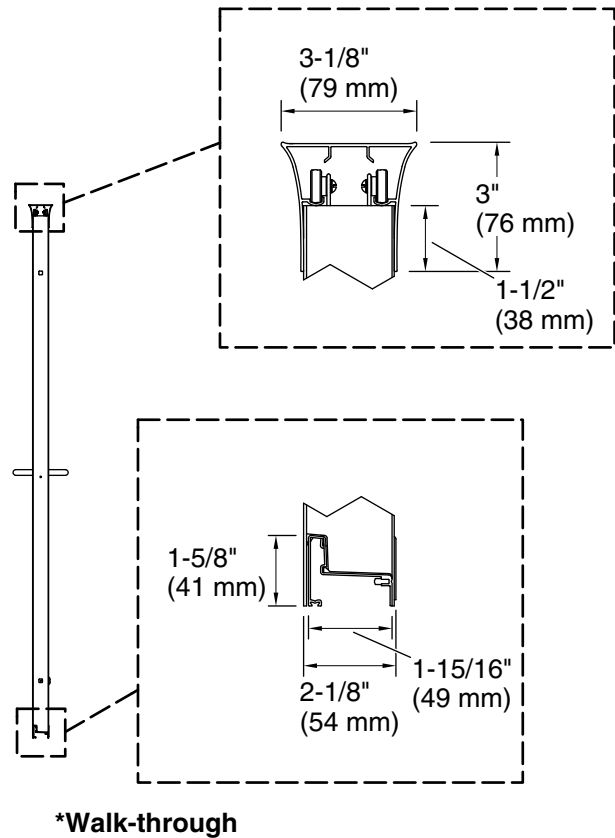

Material

- Tempered glass ensures maximum safety and durability.
- Anodized aluminum prevents rust and corrosion.

Installation

- Fits opening widths 44-5/8" - 47-5/8" (1134 - 1210 mm).
- Out-of-plumb adjustability simplifies installation.
- Door can be installed to open to the left or right to suit your bathroom layout.
- For residential use only.
- Not for use in hospitality.

Available Glass Options

Code	Description
L	Crystal Clear

Technical Information

All product dimensions are nominal.

Installation type:	For shower base installation
Opening Width - Min:	44-5/8" (1133 mm)
Opening Width - Max:	47-5/8" (1210 mm)
Walk-through - Min:	18-15/16" (481 mm)
Walk-through - Max:	21-15/16" (557 mm)
Glass thickness:	1/4" (6 mm)
Glass coating:	CleanCoat®

Notes

Install this product according to the installation instructions.

The vertical opening should be a minimum of 72-1/4" (1835 mm) to allow for installation clearance.